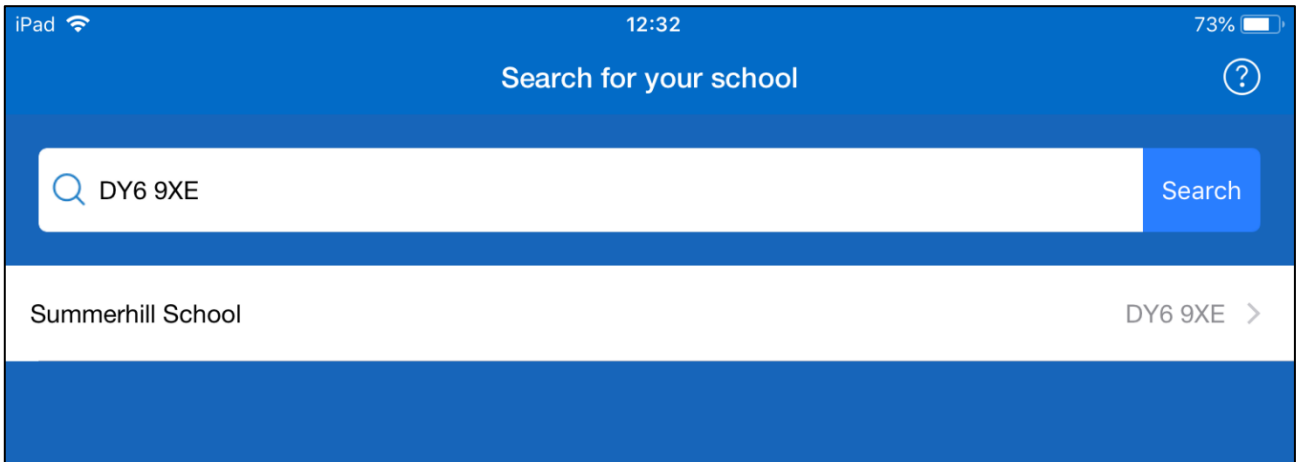

## Show My Homework – Student Access

1. If you are accessing SMHW via an app, firstly search for Summerhill using the school postcode (DY6 9XE). A successful search will show a screen similar to below:

2. You will then be directed to the following page. For student access, they must click on the Log in via RM Unify link.

3. On the following screen, students must enter their full school email address in the Username/Email address field, for example [dbeckham@summerhill.dudley.sch.uk](mailto:dbeckham@summerhill.dudley.sch.uk)