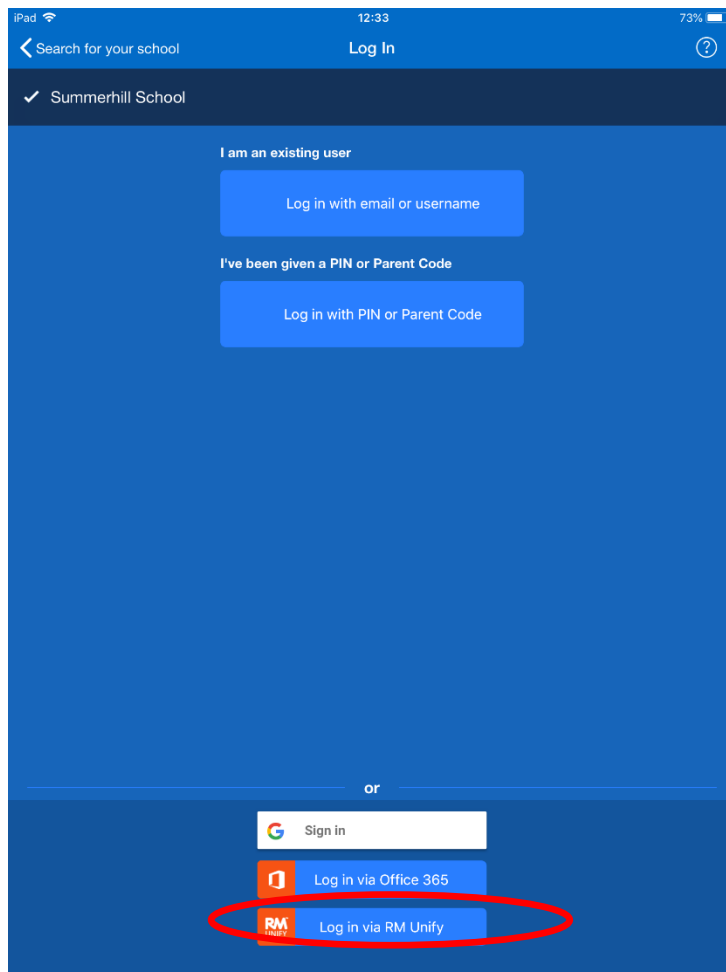

## Show My Homework – Student Access

1. If you are accessing SMHW via an app, firstly search for Summerhill using the school postcode (DY6 9XE). A successful search will show a screen similar to below:

2. You will then be directed to the following page. For student access, they must click on the Log in via RM Unify link.

3. On the following screen, students must enter their full school email address in the Username/Email address field, for example [dbeckham@summerhill.dudley.sch.uk](mailto:dbeckham@summerhill.dudley.sch.uk)