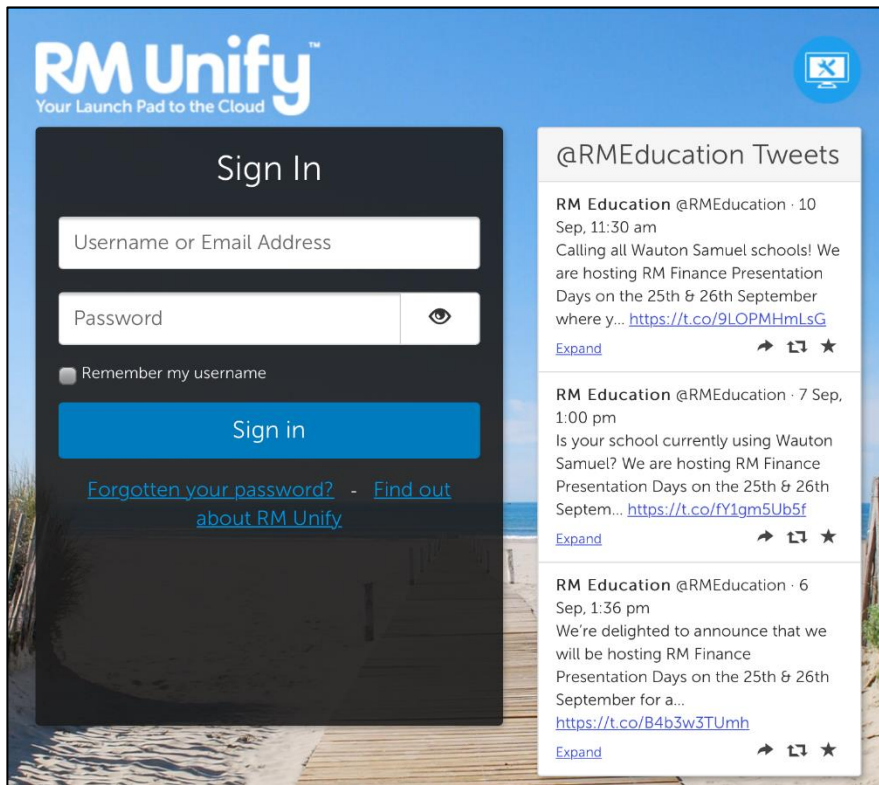

3. On the following screen, students must enter their full school email address in the Username/Email address field, for example dbeckham@summerhill.dudley.sch.uk

Students must enter their Password in the Password field – this will be the password that they use to log in to the PC's at school.

4. Click on 'Sign in' and this will open Show my Homework.

For any queries, please contact assessment@summerhill.dudley.sch.uk