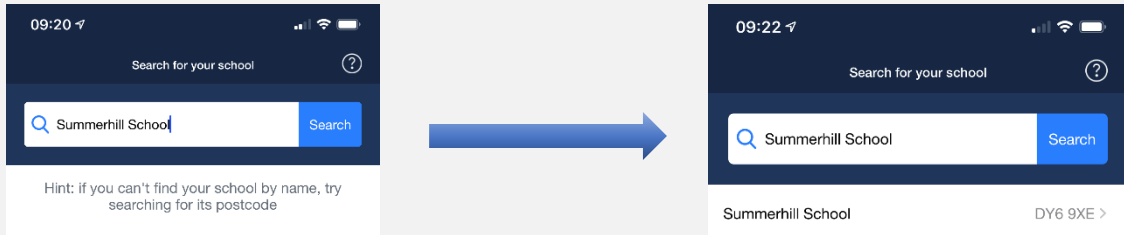

# Show My Homework – Access Guide

## Using your smartphone?

1. Download the App from app store on your mobile device

2. Open the SMHW app and type 'Summerhill School' in the search field.
  - Then select the school from the drop down list.